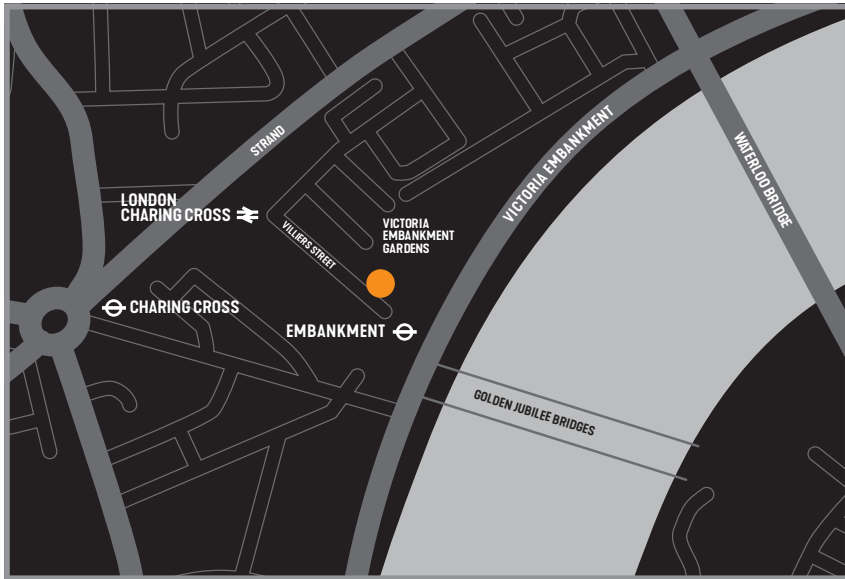

In partnership with
AMERICAN EXPRESS

FESTIVAL VENUES MAP

FIND ACCESS INFO AT BFI.ORG.UK/VENUES

EMBANKMENT GARDEN CINEMA

ODEON TOTTENHAM COURT ROAD

CINÉ LUMIÈRE