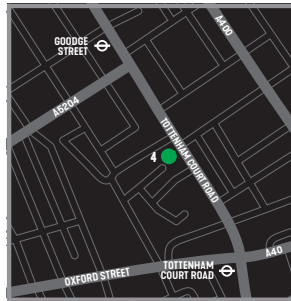

In partnership with
AMERICAN EXPRESS

FESTIVAL VENUES MAP

FIND ACCESS INFO AT BFI.ORG.UK/VENUES

EMBANKMENT GARDEN CINEMA

ODEON TOTTENHAM COURT ROAD

CINÉ LUMIÈRE