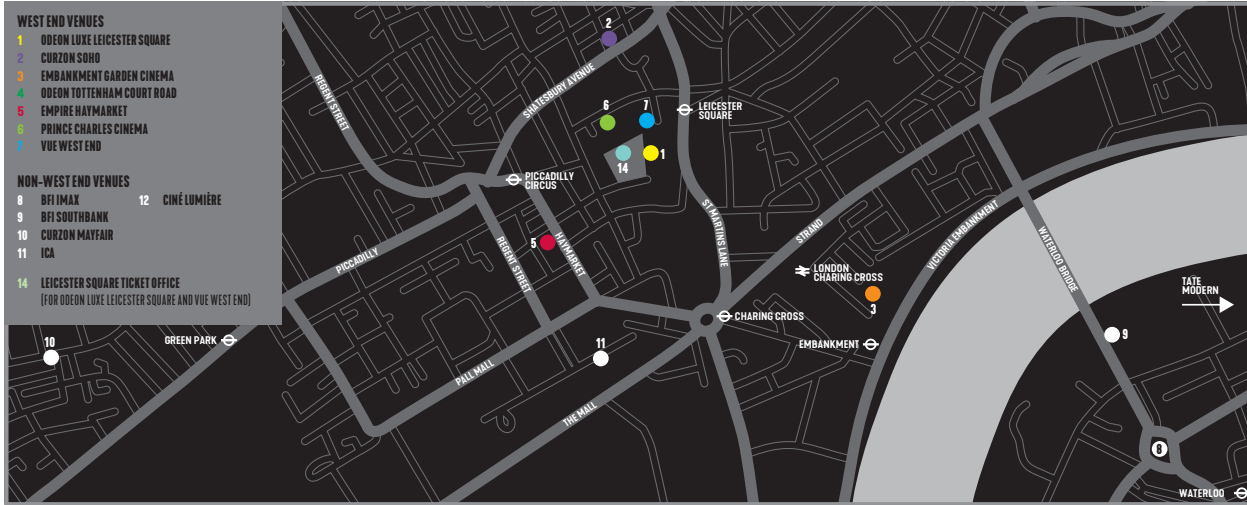

Located at the heart of London's Northbank, the entrance is at the south end of Villiers Street, adjacent to Embankment station and a two-minute walk from Charing Cross.

The venue is wheelchair accessible and equipped with an induction loop.

In partnership with
AMERICAN EXPRESS

FESTIVAL VENUES MAP

FIND ACCESS INFO AT BFI.ORG.UK/VENUES

EMBANKMENT GARDEN CINEMA

ODEON TOTTENHAM COURT ROAD

CINÉ LUMIÈRE